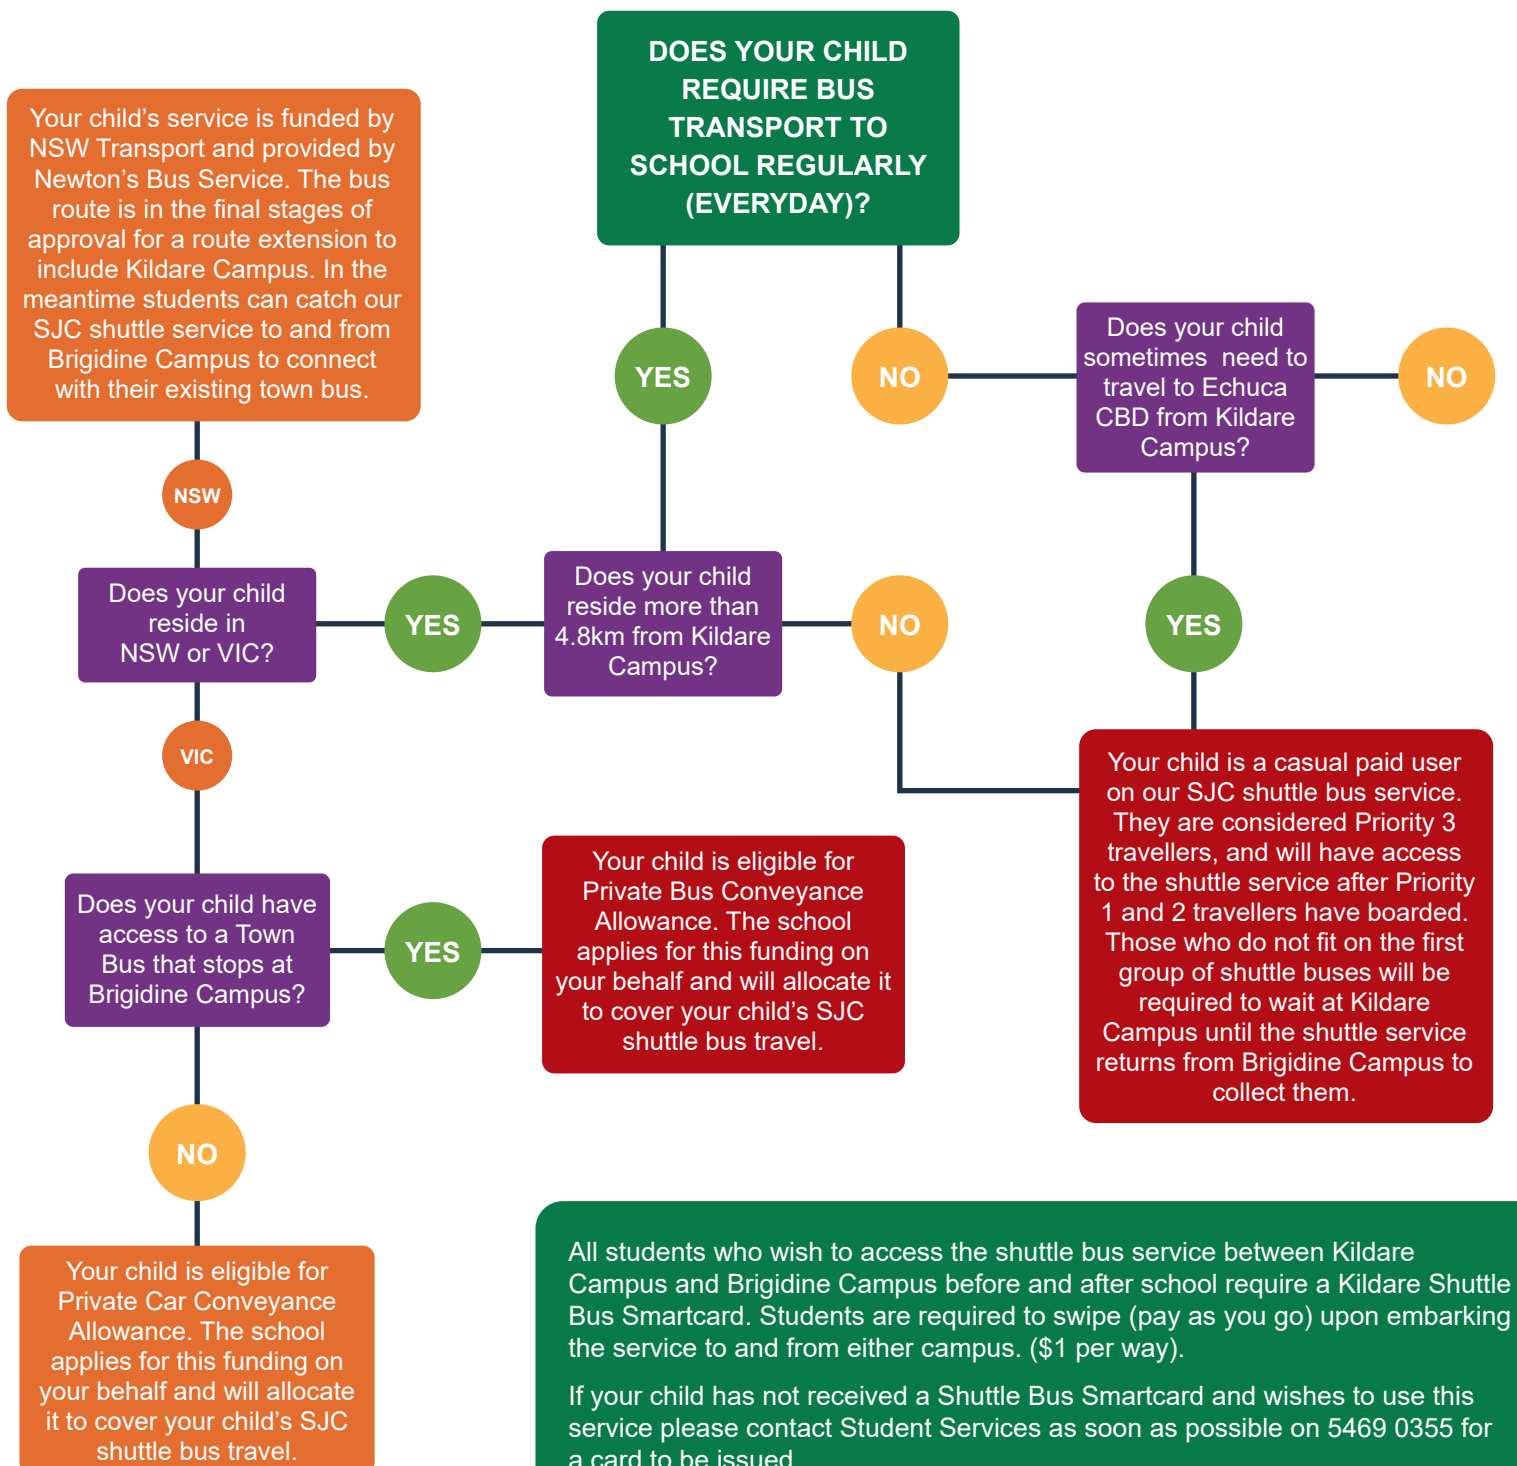

# How Does Your Child Get To School?

## Echuca Moama Town Bus Travel Flow Chart

All students who wish to access the shuttle bus service between Kildare Campus and Brigidine Campus before and after school require a Kildare Shuttle Bus Smartcard. Students are required to swipe (pay as you go) upon embarking the service to and from either campus. (\$1 per way).