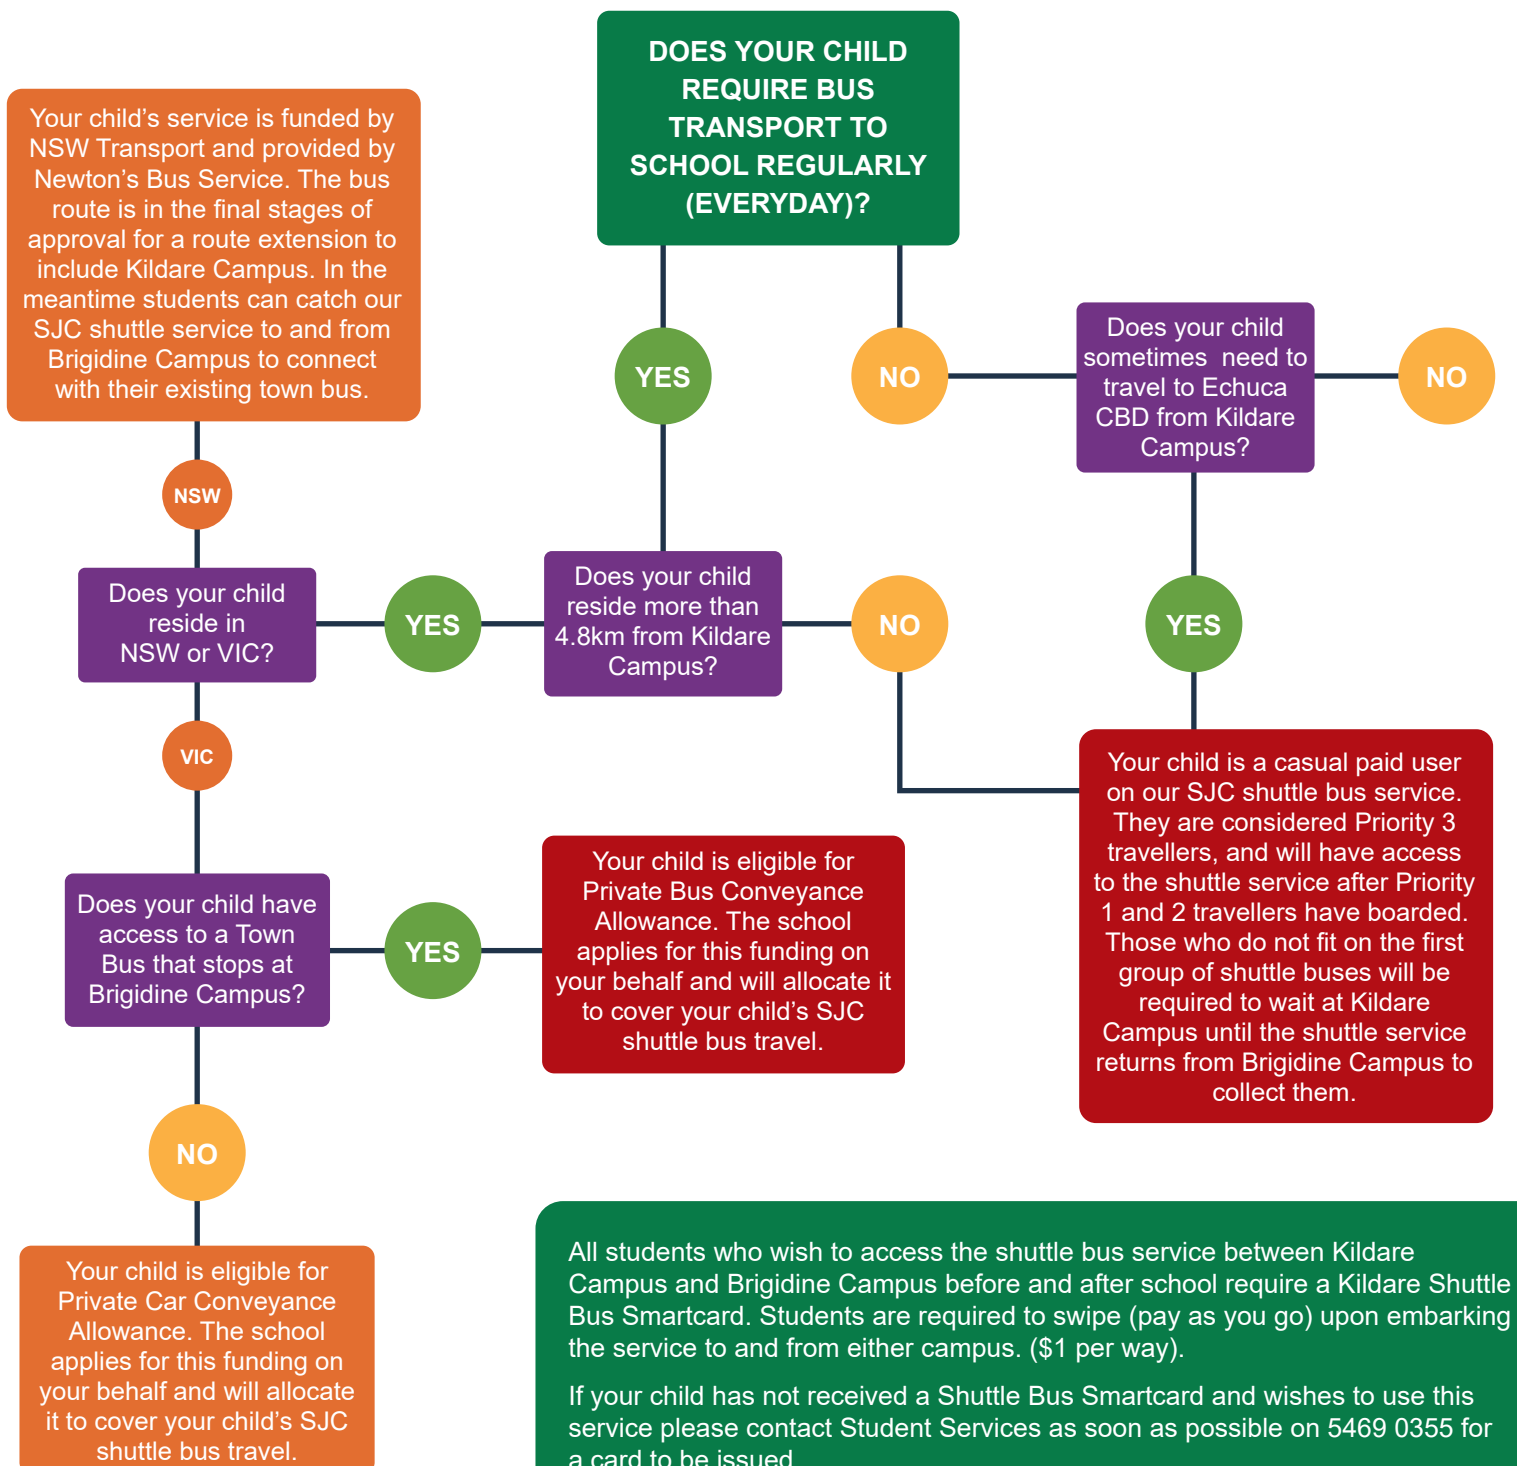

How Does Your Child Get To School?

Echuca Moama Town Bus Travel Flow Chart

All students who wish to access the shuttle bus service between Kildare Campus and Brigidine Campus before and after school require a Kildare Shuttle Bus Smartcard. Students are required to swipe (pay as you go) upon embarking the service to and from either campus. (\$1 per way).